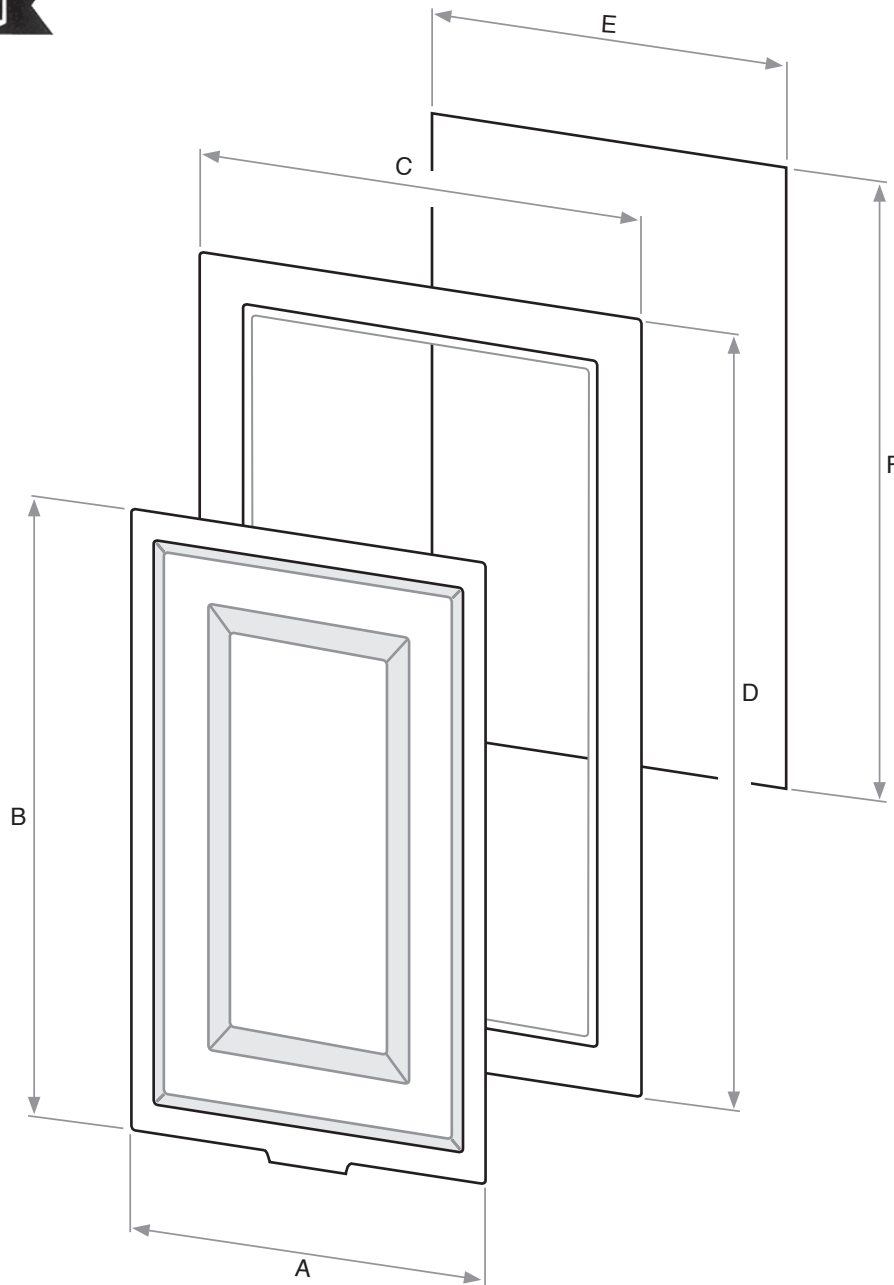

E-Z Access II Manifold Technical Specifications/Drawings

1-800-245-2597

Description	Door Size		O.D. Size		Cut Out Size	
	A	B	C	D	E	F
14"x26" Access Panel	14"	26"	16.75"	29.5"	14.5"	27.5"
14"x29" Access Panel	14"	29"	16.75"	33.5"	14.5"	31.5"
14"x38" Access Panel	14"	38"	16.75"	42.5"	14.5"	40.5"